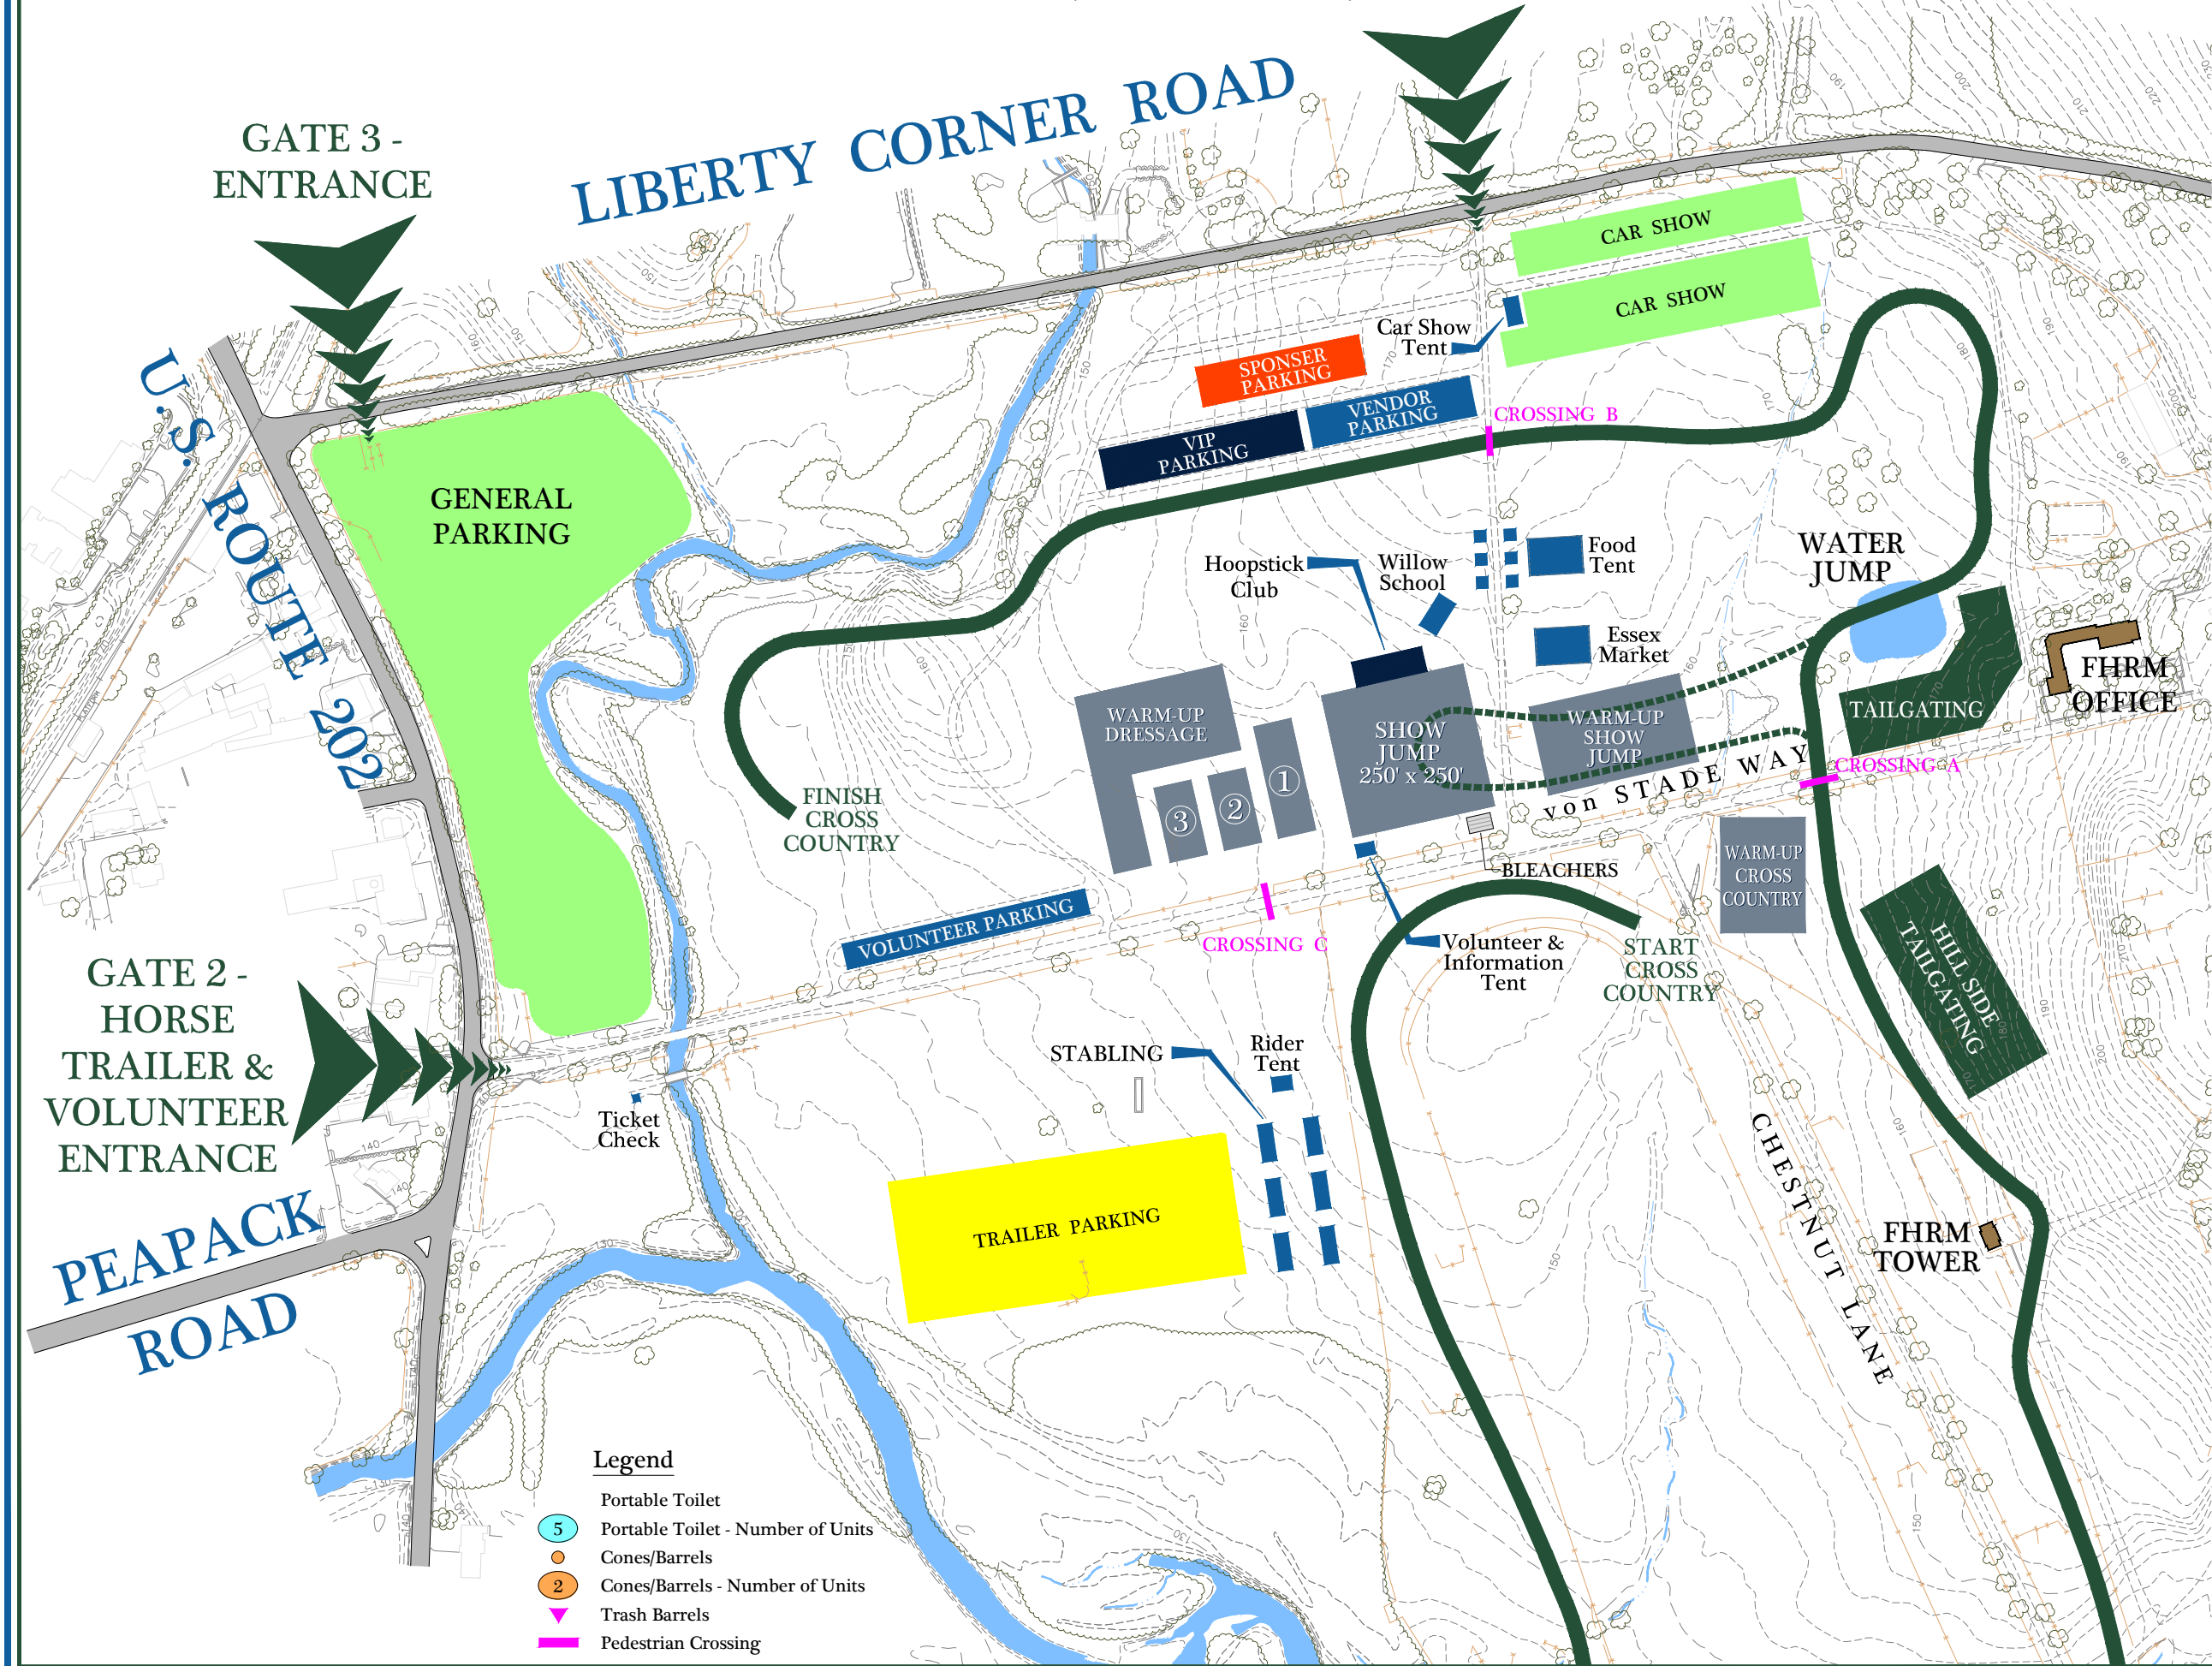

GATE 4 - VIP, TAILGATING, VENDOR & CAR SHOW ENTRANCE

- Legend**
- Portable Toilet
 - ⑤ Portable Toilet - Number of Units
 - Cones/Barrels
 - ② Cones/Barrels - Number of Units
 - ▼ Trash Barrels
 - Pedestrian Crossing