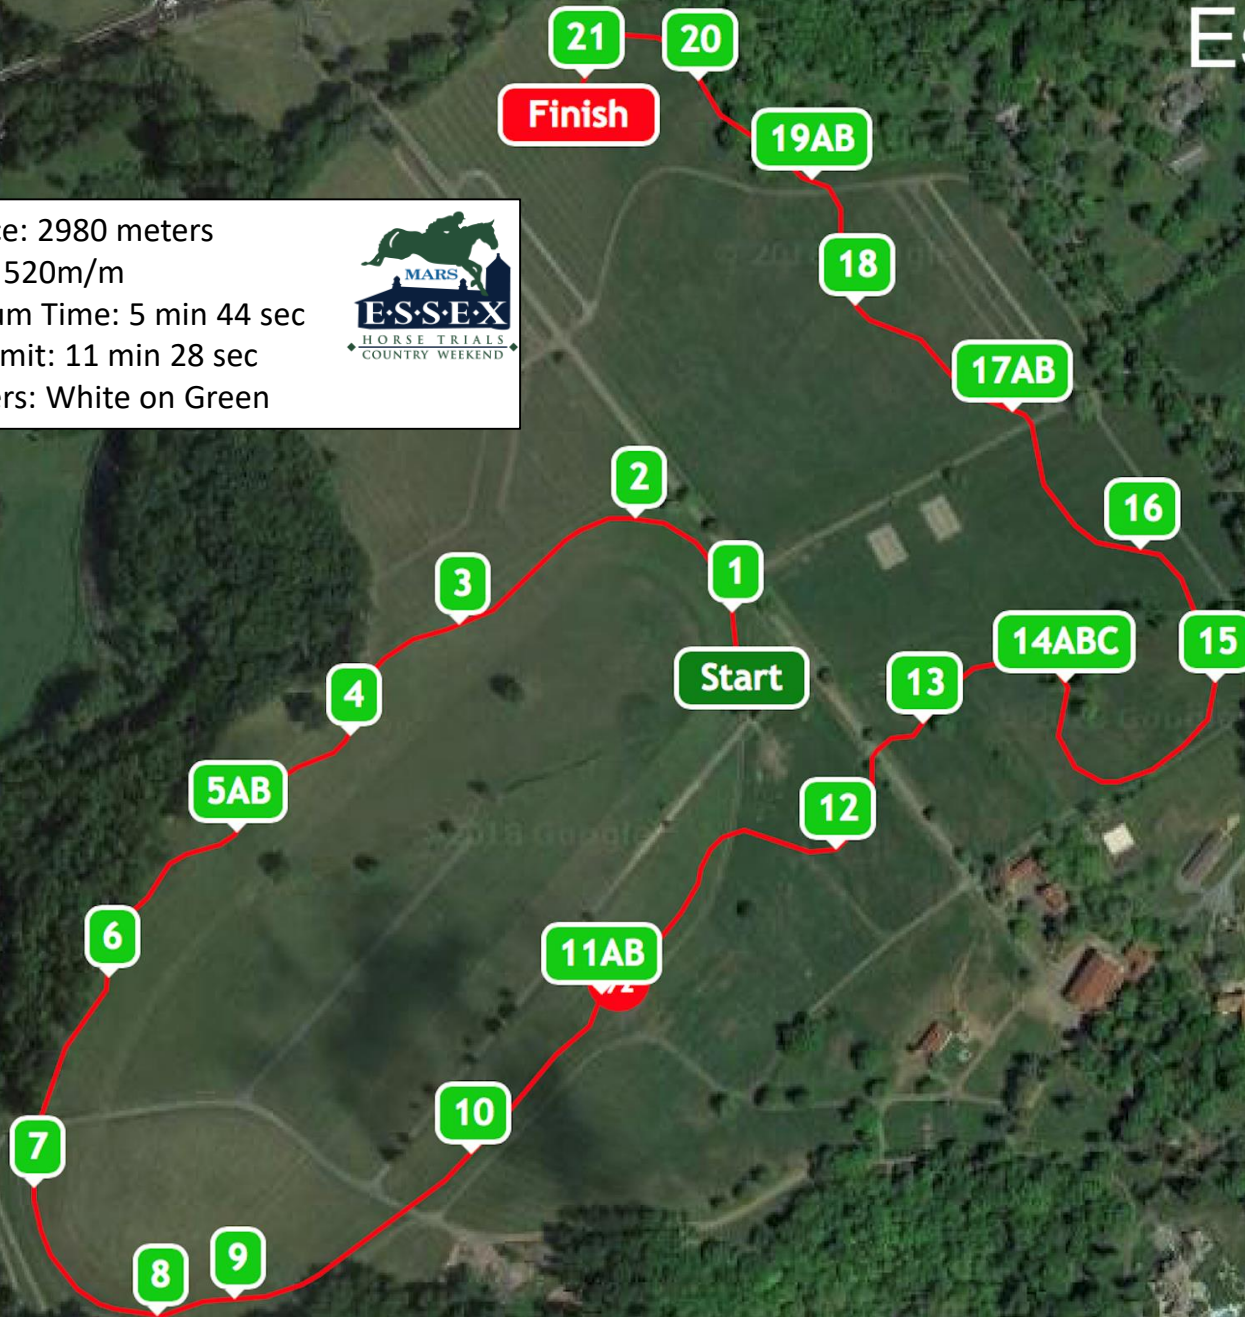

# Essex Horse Trials 2018 Preliminary

Distance: 2980 meters  
Speed: 520m/m  
Optimum Time: 5 min 44 sec  
Time Limit: 11 min 28 sec  
Numbers: White on Green

- 1 Cedar Log
- 2 Chase Fence
- 3 Cedar Table
- 4 Moorland Barn
- 5AB Logs
- 6 Table
- 7 Cherry Limbs
- 8 Hut
- 9 Hut
- 10 Arches
- 11AB Tower
- 12 Essex Table
- 13 Cedar Oxer
- 14ABC Dew Pond
- 15 Trakhaner
- 16 Bee Boxes
- 17AB Brush Corners
- 18 Chase
- 19AB The Hollow
- 20 Moorland Barn
- 21 Roll Top