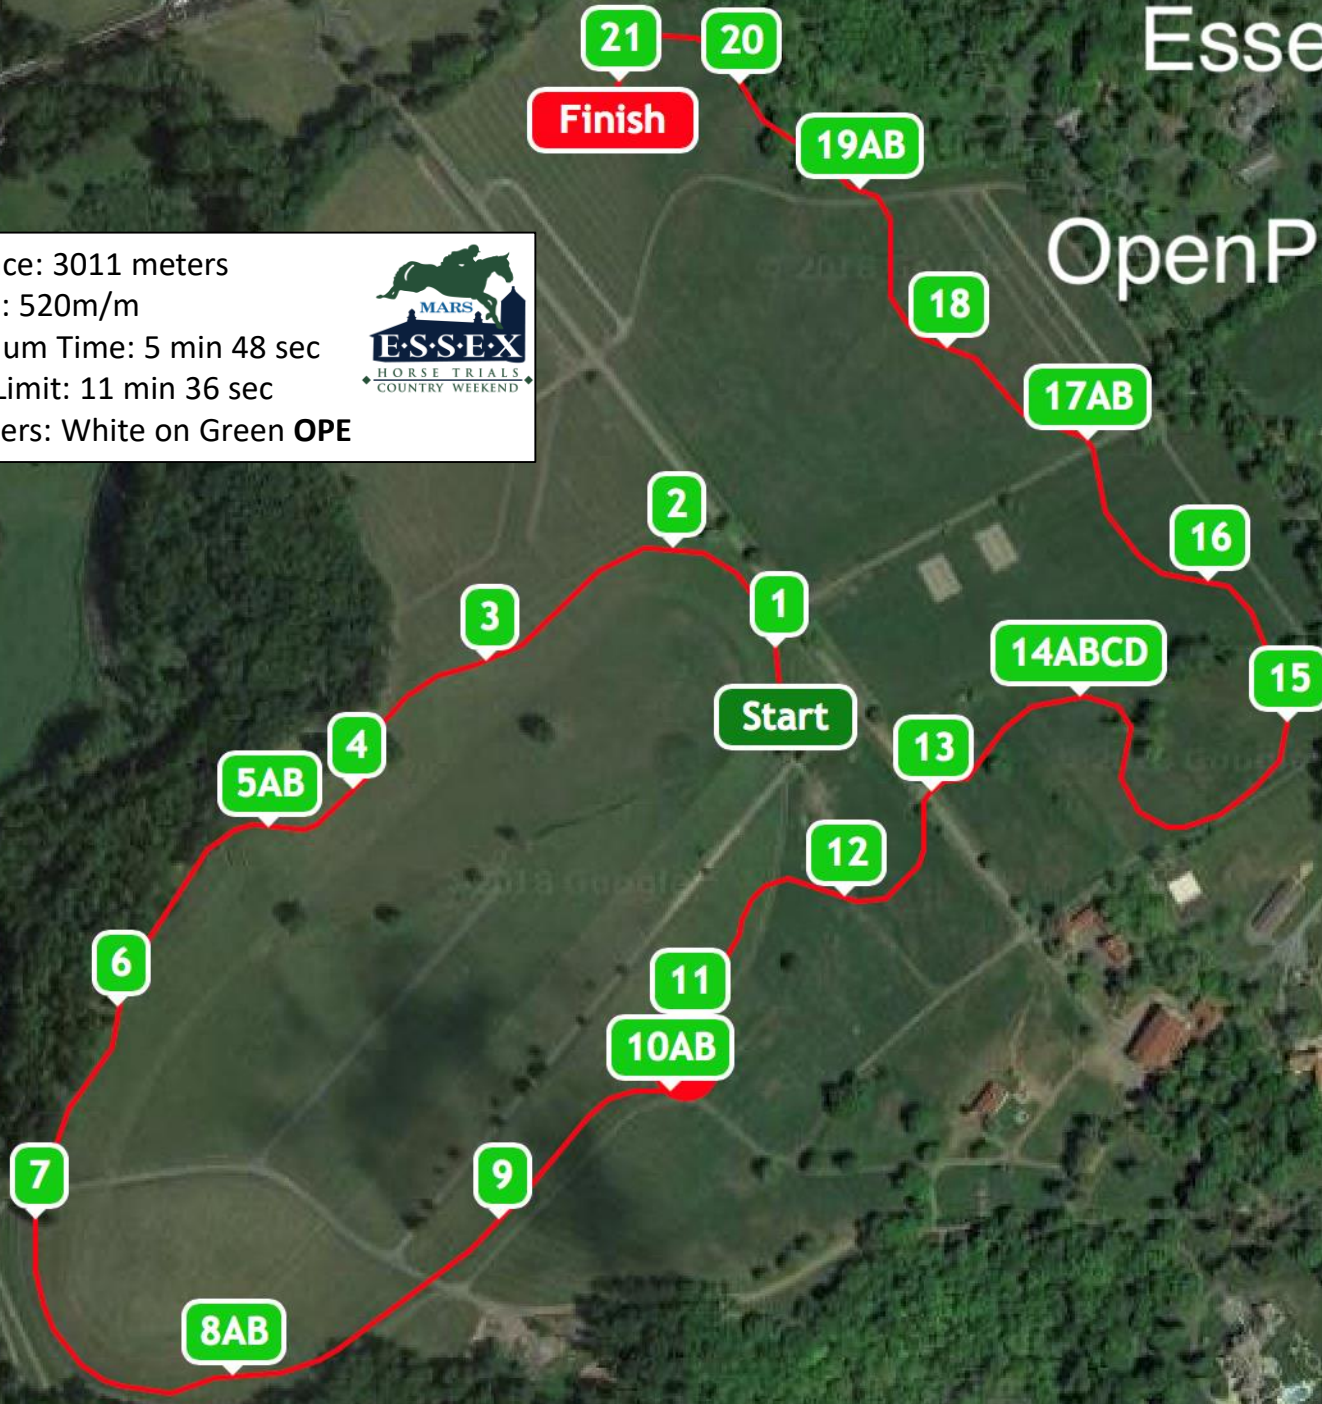

Essex Horse Trials 2018

Open Preliminary Essex

Distance: 3011 meters
 Speed: 520m/m
 Optimum Time: 5 min 48 sec
 Time Limit: 11 min 36 sec
 Numbers: White on Green OPE

- 1 Cedar Log
- 2 Chase Fence
- 3 Cedar Table
- 4 Moorland Barn
- 5AB Ramps-OPE
- 6 Table
- 7 Cherry Limbs
- 8AB Huts-OPE
- 9 Arches-OPE
- 10AB Tower-OPE
- 11 FHRMA-OPE
- 12 Essex Table
- 13 Cedar Oxer
- 14ABCD Dew Pond-OPE
- 15 Trakhaner
- 16 Bee Boxes
- 17AB Brush Corners-OPE
- 18 Chase
- 19AB The Hollow-OPE
- 20 Brush Wedge-OPE
- 21 Roll Top